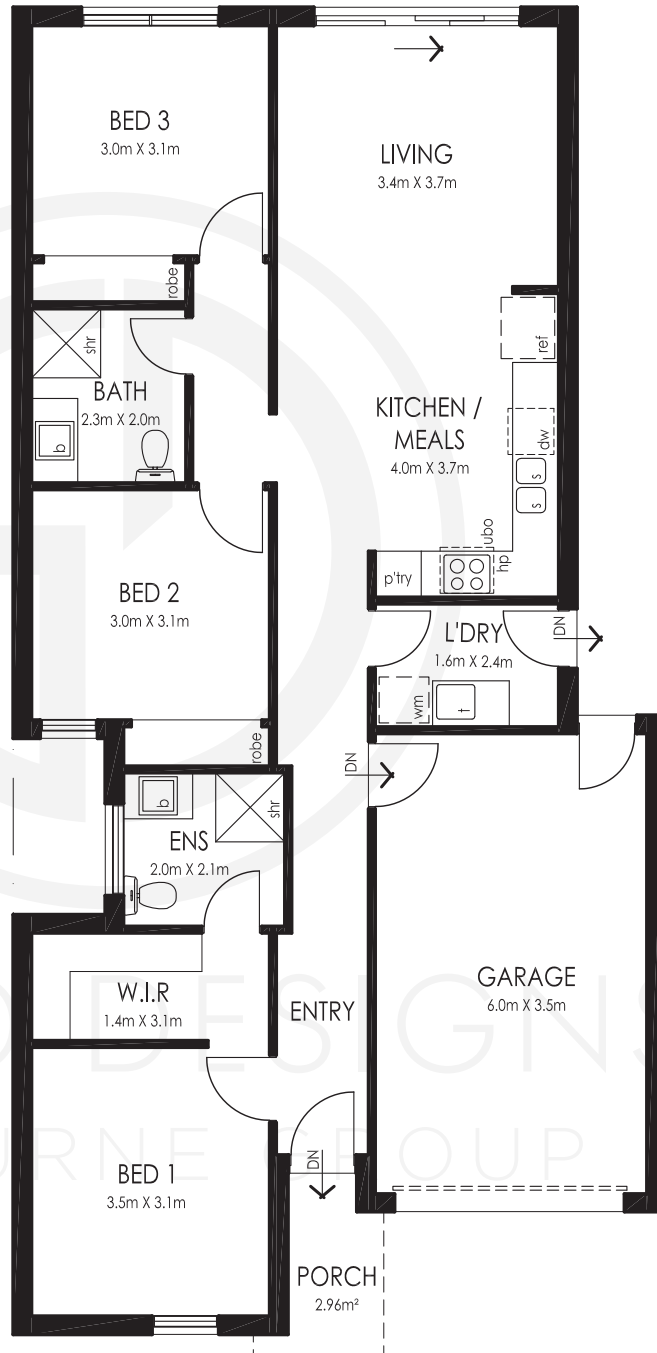

GDM01 14sq

GRAND DESIGNS
MELBOURNE GROUP

House Area: 14sq
Land Area: 212.5m²

Total Area:	128.32m ²
Width:	8.5m
Length:	25m
House Area:	101.41m ²
Garage:	23.95m ²
Porch:	2.96m ²

GRAND DESIGNS
MELBOURNE GROUP