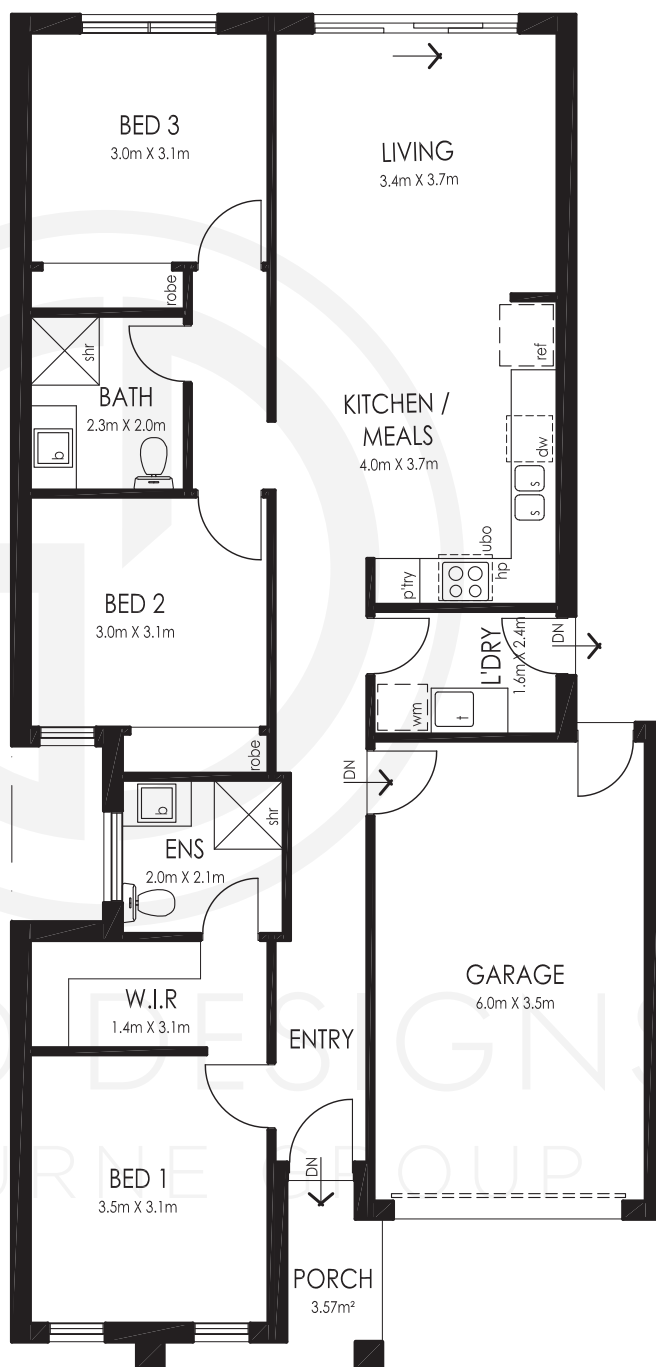

GDM02 14sq

GRAND DESIGNS
MELBOURNE GROUP

House Area: 14sq
Land Area: 212.5m²

Total Area:	128.32m ²
Width:	8.5m
Length:	25m
House Area:	101.41m ²
Garage:	23.95m ²
Porch:	3.57m ²

GRAND DESIGNS
MELBOURNE GROUP