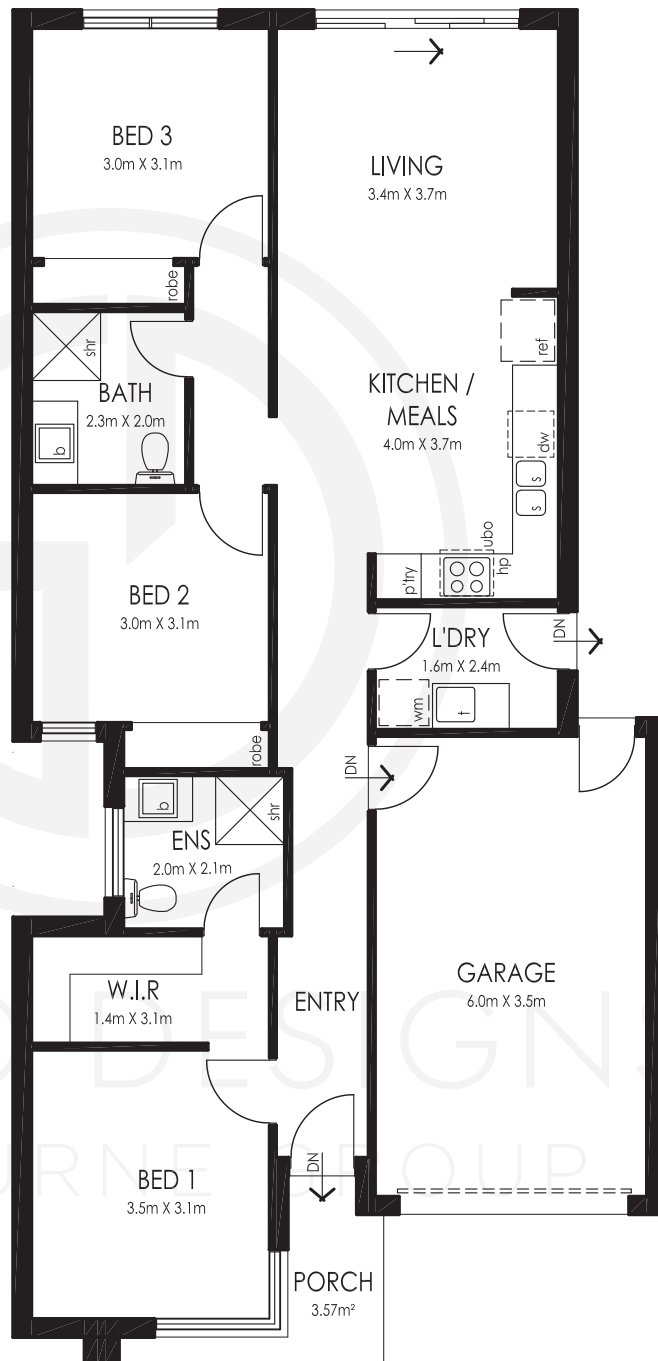

GDM03 14sq

GRAND DESIGNS
MELBOURNE GROUP

House Area: 14sq
Land Area: 212.5m²

Total Area:	128.32m ²
Width:	8.5m
Length:	25m
House Area:	101.41m ²
Garage:	23.95m ²
Porch:	3.82m ²

GRAND DESIGNS
MELBOURNE GROUP