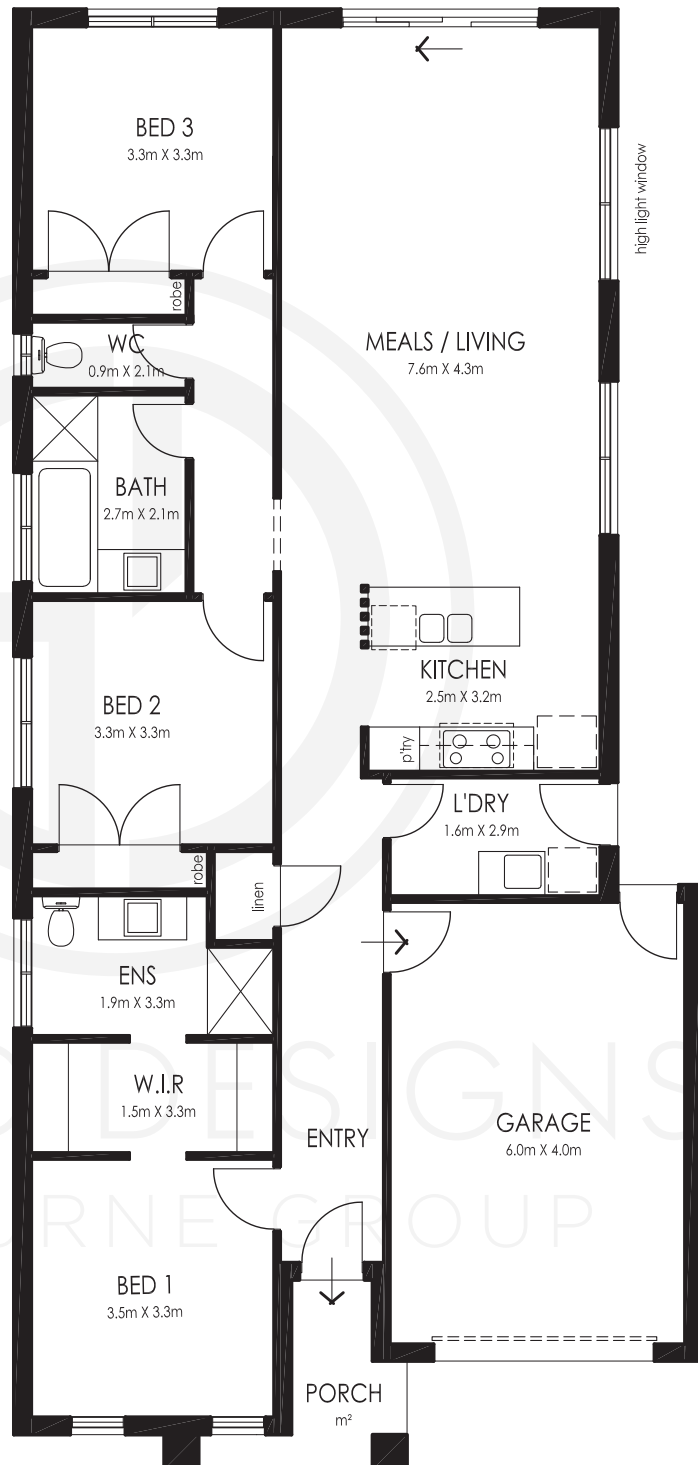

GDM12 18sq

GRAND DESIGNS
MELBOURNE GROUP

House Area: 18sq

Land Area: 294m²

Total Area:	163.99m ²
Width:	10.5m
Length:	28m
House Area:	133.60m ²
Garage:	26.96m ²
Porch:	3.43m ²

GRAND DESIGNS
MELBOURNE GROUP